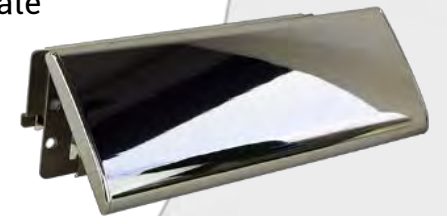

Soterian Slim TS008 Letterplate

The Soterian Slim Letterplate sets all the TS008 letterplates above the rest. It boasts features that are stylish, streamlined and secure. It's the ultimate letterplate made to protect and style any door.

It features an intumescent liner within the internal body and has been tested and passed the FD30 fire rating with Certifire accreditation.

Features & Benefits:

- Compact TS008 letterplate.
- Designed for 44mm – 70mm, composite, timber & uPVC doors.
- Quick and easy to fit – Within five steps.
- No visible fixings or external fixings.
- Internal flap protection of 14mm.
- Pivoting stay system limits the flap opening to 39°
- Restricted opening to protect against key fishing and lock manipulations.
- BSI Certified to work on PAS24:2016 doors.
- Mix and match colour solution for freedom to choose your finishes on either external or internal frames.

Testing:

- TS008-2015 accredited.
- Certifire accredited – CF6025 refers.
- Smoke tested in accordance with BS EN 1634-3
- Salt spray tested to BS EN 1670 – Class 5.
- Cycle Tested = 20,000.

Guarantee:

- Surface Coating = '5 Years Inland'**
- Mechanical Failure = '5 Years Inland'**

** For more information please ask for guarantee details.

Measuring just 298mm x98mm with a flap projection of 14mm (21mm less than standard models).

Please be advised you will need both External and Internal for fitment. However, it is possible to mix and match the frames.

Code	Description	Code	Description
FS636	TS008 Slim Internal FD30 12" Letterbox - Satin Chrome	FS642	TS008 External 12" Letterbox - Black Powder Coated
FS637	TS008 Slim Internal FD30 12" Letterbox - Chrome	FS643	TS008 External 12" Letterbox - Polished Silver Aluminium
FS638	TS008 Slim Internal FD30 12" Letterbox - PVDG Gold	FS644	TS008 External 12" Letterbox - PVD Gold
FS639	TS008 Slim Internal FD30 12" Letterbox - Silver	FS645	TS008 External 12" Letterbox - Satin Silver Anodised
FS640	TS008 Slim Internal FD30 12" Letterbox - White	FS646	TS008 External 12" Letterbox - White Powder Coated
FS641	TS008 Slim Internal FD30 12" Letterbox - Black	FS647	TS008 External 12" Letterbox - Chrome*

* TS008 External – Chrome is for internal apartment flat entrance doors only!