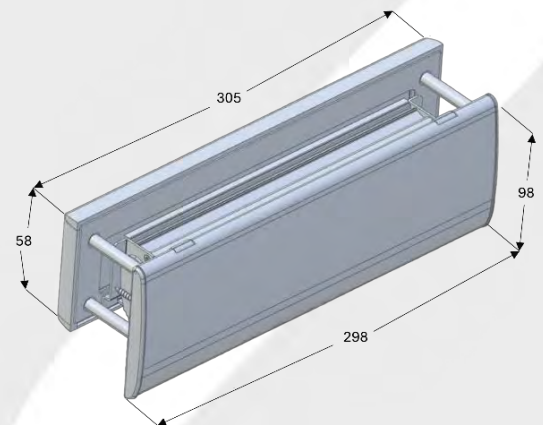

PROTECTING LIFE & PROPERTY

Soterian Slim TS008 Letterplate

Made in the UK • Distributed Globally

Soterian Slim TS008 Letterplate

The Soterian Slim Letterplate sets all the TS008 letterplates above the rest. It boasts features that are stylish, streamlined and secure. It's the ultimate letterplate made to protect and style any door.

It features an intumescent liner within the internal body and has been tested and passed the FD30 fire rating with Certifire accreditation.

Features & Benefits:

- Compact TS008 letterplate.
- Designed for 44mm – 70mm, composite, timber & uPVC doors.
- Quick and easy to fit – Within five steps.
- No visible fixings or external fixings.
- Internal flap protection of 14mm.
- Pivoting stay system limits the flap opening to 39°
- Restricted opening to protect against key fishing and lock manipulations.
- BSI Certified to work on PAS24:2016 doors.
- Mix and match colour solution for freedom to choose your finishes on either external or internal frames.

** For more information please ask for guarantee details.

Measuring just 298mm x98mm with a flap projection of 14mm (21mm less than standard models).

Please be advised you will need both External and Internal for fitment. However, it is possible to mix and match the frames.